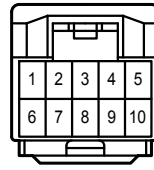

Garage Door Opener

Garage Door Opener

B 3
White

J 11
White

M 13
White

IA
White

IE
White

IH
White