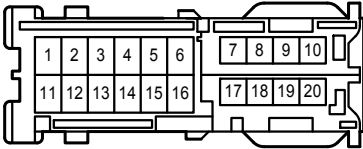

Garage Door Opener

Garage Door Opener

B 3
White

J 11
White

M 13
White

IA
White

IE
White

IH
White