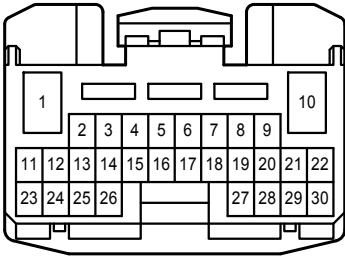

Garage Door Opener

Garage Door Opener

B 3
White

J 11
White

M 13
White

IA
White

IE
White

IH
White

IP3
White