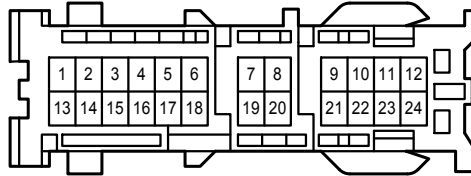

Garage Door Opener

Garage Door Opener

B 3
White

J 11
White

M 13
White

IA
White

IE
White

IH
White

IP3
White